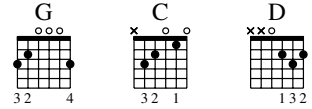

EASY GUITAR WITH NOTES & TAB

Strum Pattern: 7

Pick Pattern: 7

Verse
Moderately